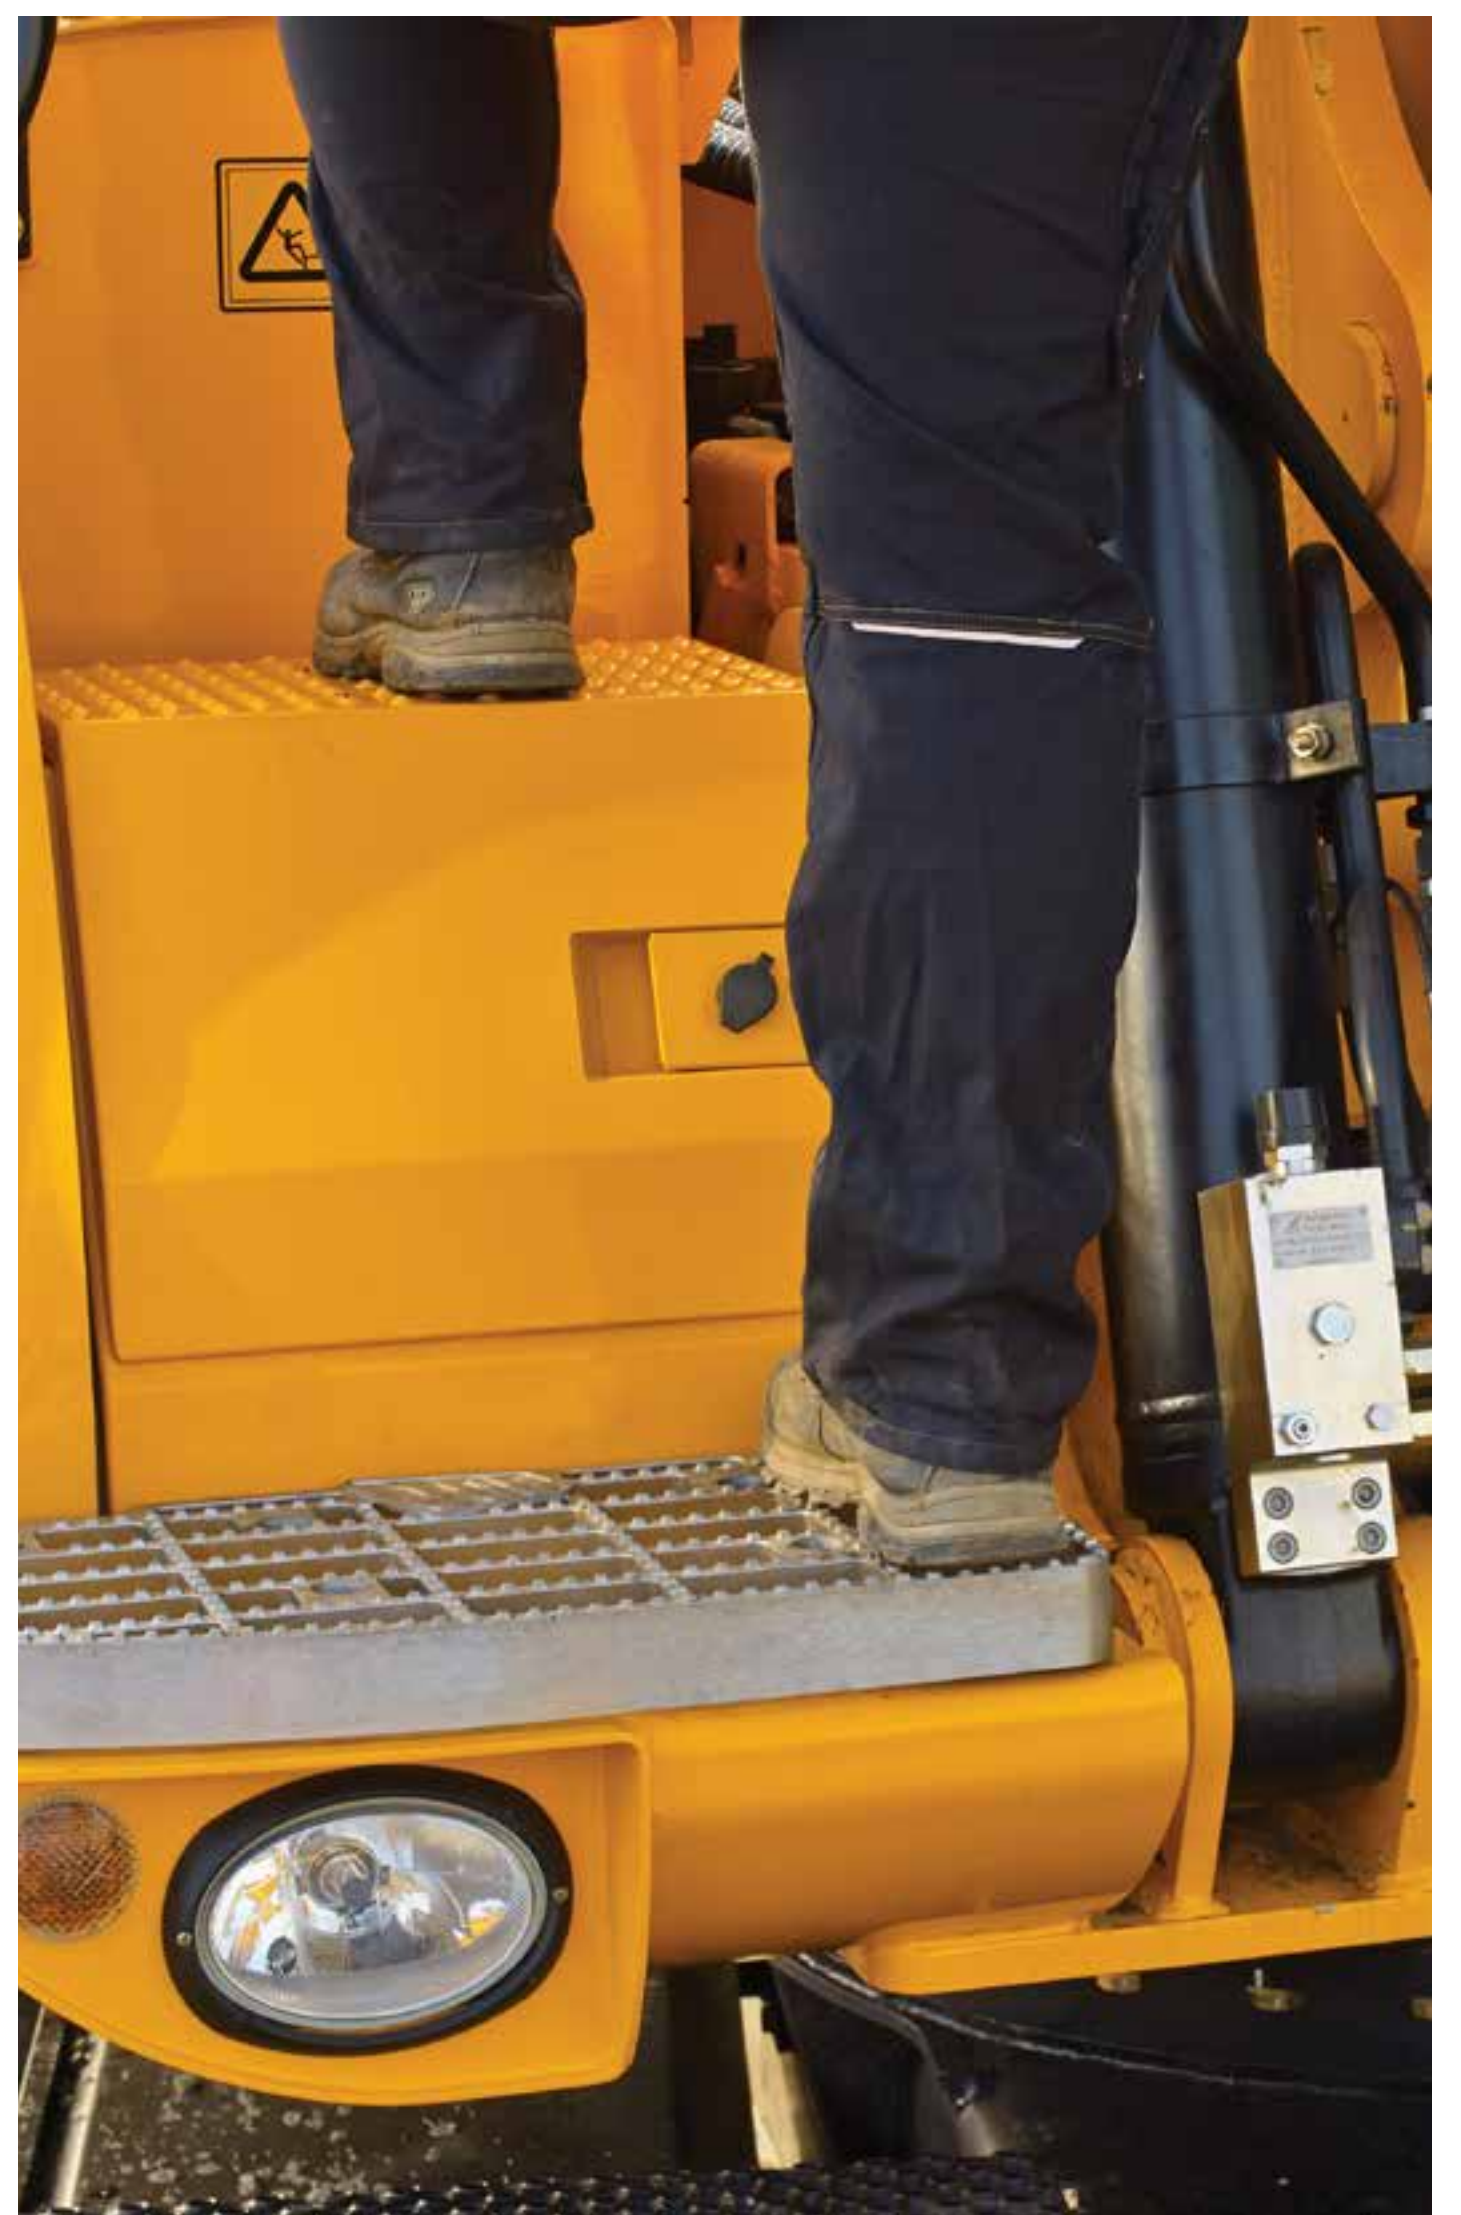

WHEELED EXCAVATOR | JSI45W / JSI60W / JSI75W

JCB

STAGE V

OPERATING WEIGHT
14,651 - 18,982kg

ENGINE POWER
97 - 129kW

BUCKET CAPACITY
0.21 - 0.87m³

STRENGTH & DURABILITY.

With JCB excavators, strength and durability come as standard. Advanced design, manufacturing and assembly produces high quality components designed to last.

COMFORTABLY IN CONTROL

Light, intuitive controls with incorporated boost button provide precise hydraulic power and control.

GREATER SERVICEABILITY.

Our excavator range is designed to be low maintenance and easily serviceable. When maintenance needs to be carried out, it will be quick and easy.

QUICK FIND FILTERS

Easily located filters make removal and inspection simple.

THE SAFE CHOICE.

Operator and site safety are of major importance. That's why our machines incorporate many features that minimise risk and create a safer environment.

SAFER SERVICING

Standard safety features include: anti-slip surfaces, rear cameras, plus the JCB 2GO system.

WHEELED EXCAVATOR | JSI45W / JSI60W / JSI75W

SPECIFICATION.

| MODEL | JSI45W | JSI60W | JSI75W |
|--------------------------|----------|----------|----------|
| Power | 97kW | 97kw | 129kW |
| Max operating weight | 17,266kg | 18,982kg | 18,982kg |
| Max digging reach | 9,235mm | 9,532mm | 9,483mm |
| Max digging depth | 5,930mm | 6,451mm | 6,256mm |
| Travel speed* (high/low) | 33 / 8 | 28 / 7 | 30 / 14 |